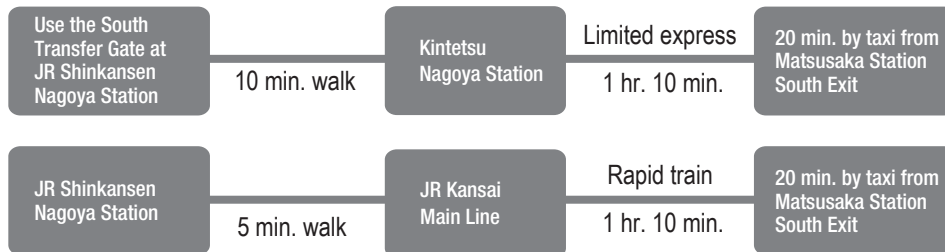

# Getting to Teikoku Machinery Works Matsusaka Factory

## ■ By Train

## ● From Kansai by Train